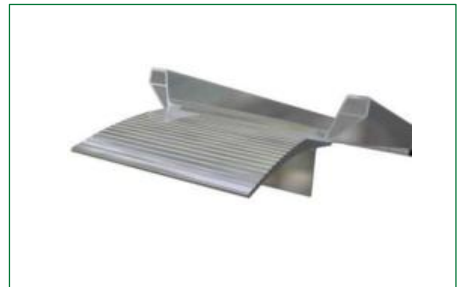

Gardening

RAMPS 48 SERIE: FOLDING

TECHNICAL DETAILS

Side edges	with edges
Maximum load capacity	300 kg.
Length	from 2,0 to 3,0 m.
Width	170 mm.

Type	Load capacity for vehicles with wheelbase		Total length (extended) mm	Total length (folded) mm	Internal width mm	Weight per ramp kg
	1,0 m	1,5 m				
	kg					
48.10.20	500	500	2.000	1.010	170	10
48.12.25	450	450	2.500	1.260	170	12
48.15.30	400	400	3.000	1.510	170	14

Gardening

RAMPS 48 SERIES: FIXED LENGTH RAMPS

TECHNICAL DETAILS

Side edges	with edges
Maximum load capacity	800 kg.
Length	from 1,0 to 3,0 m.
Width	170 mm.

Type	Load capacity for vehicles with wheelbase		Total length	Internal width	Weight per ramp
	1,0 m	1,5 m			
	kg		mm	mm	kg
48.15	800	800	1.500	170	6
48.20	625	625	2.000	170	9
48.25	550	550	2.500	170	11
48.30	450	450	3.000	170	13